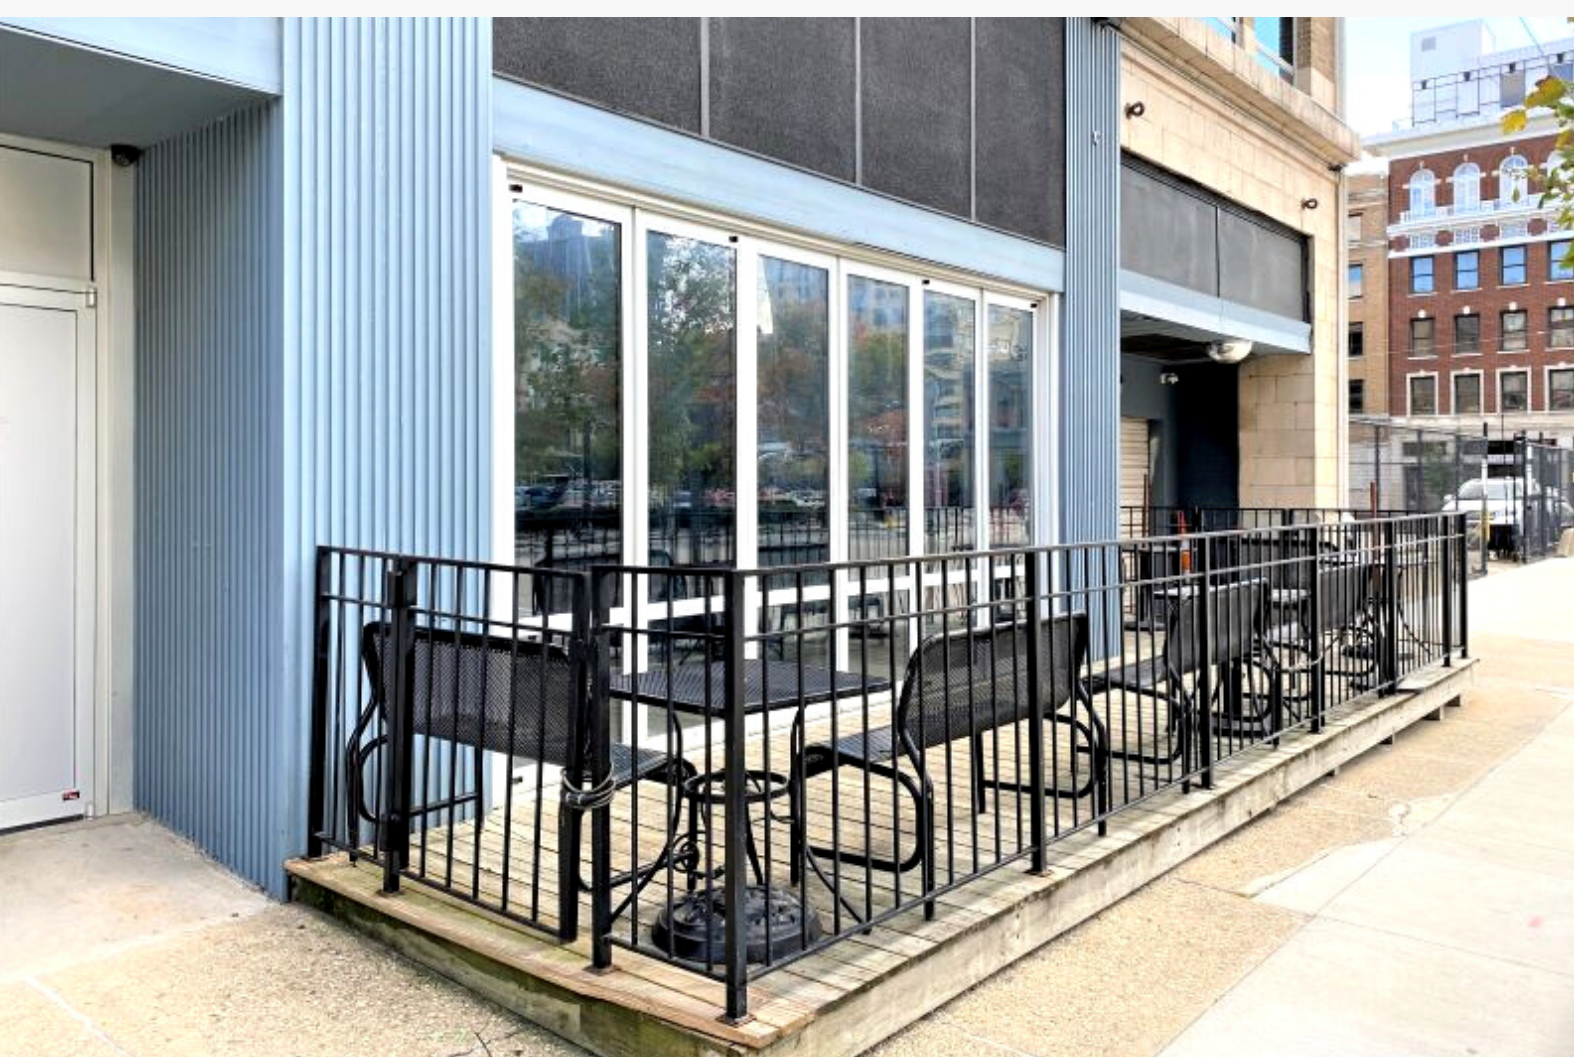

C 937-414-2271

trutherford@crestrealtyohio.com

20 N. Jefferson St., Dayton OH 45402

Excellent Redevelopment Opportunity!

Price Available Upon Request

Crest
Commercial Realty

Mixed Use Building **FOR SALE**

20 N. Jefferson St., Dayton OH 45402

Located in an Opportunity Zone.

- **46,788 +/- five-story building.**
- Great location just minutes from the Central Business District.
- Walking distance to many restaurants, entertainment, and downtown amenities.
- 1st-floor operating nightclub.
- 2nd-floor finished office space.
- 3rd, 4th, and 5th-floors cleared & ready for redevelopment.
- Unique 5th-floor wall of windows offers a fantastic city view.
- Architecturally beautiful throughout.
- Underground parking garage.
- Adjacent surface lot also available for purchase.

20 N. Jefferson St., Dayton OH 45402

- 3rd, 4th, and 5th-floors cleared & ready for redevelopment.
- Large windows provide plenty of natural light and incredible city views.
- New gas lines to each floor.
- Passenger and freight elevators.