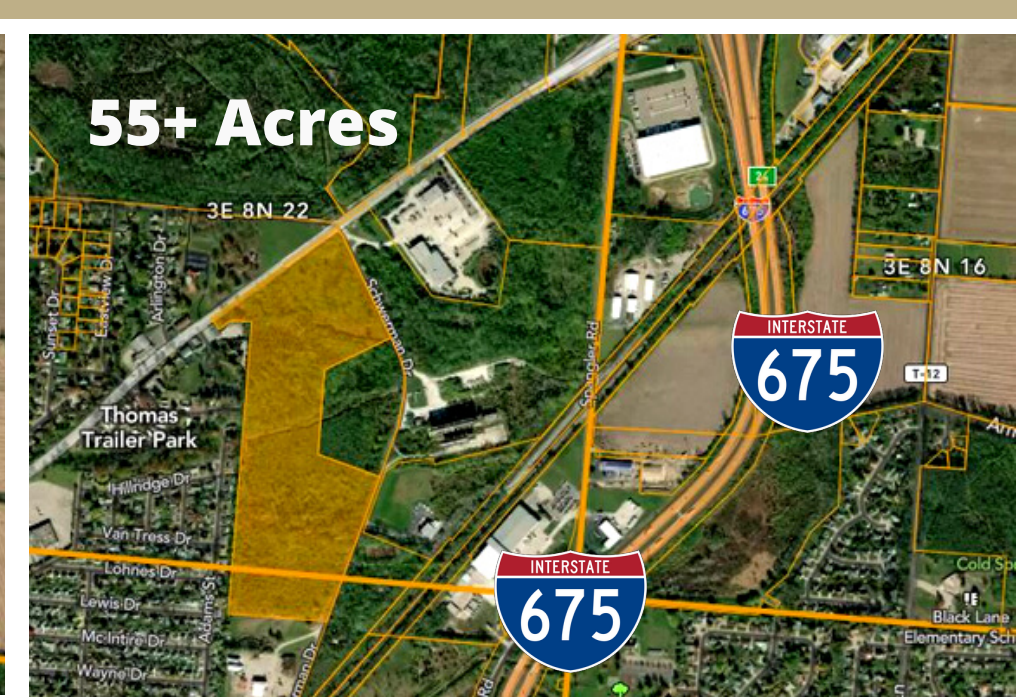

Crest

Commercial Realty

LAND FOR SALE

104 +/- Acres Available

4 parcels ~ near WPAFB

- Can be divided.
- Utilities available at sites.
- City of Fairborn.
- Zoned Light Industrial
- Within minutes of WPAFB.
- Nearby access to I-70/I-675.
- Waste Management, I Supply, Pepsi and Mercy Health nearby.

444 State Route & Spangler Rd.
Fairborn, OH 45324

Tim Albro

O 937-222-1600 Ext. 104
 C 937-609-8071
 talbro@crestrealtyohio.com

Crest

Commercial Realty

104 +/- Acres Available

6+ acres ~ \$240,000	30+ acres ~ \$2,000,000	55+ acres ~ \$2,227,000
A02-0001-0035-0-0001-00	A02-0001-0044-0-0001-00	A02-0100-0043-0-0100-00