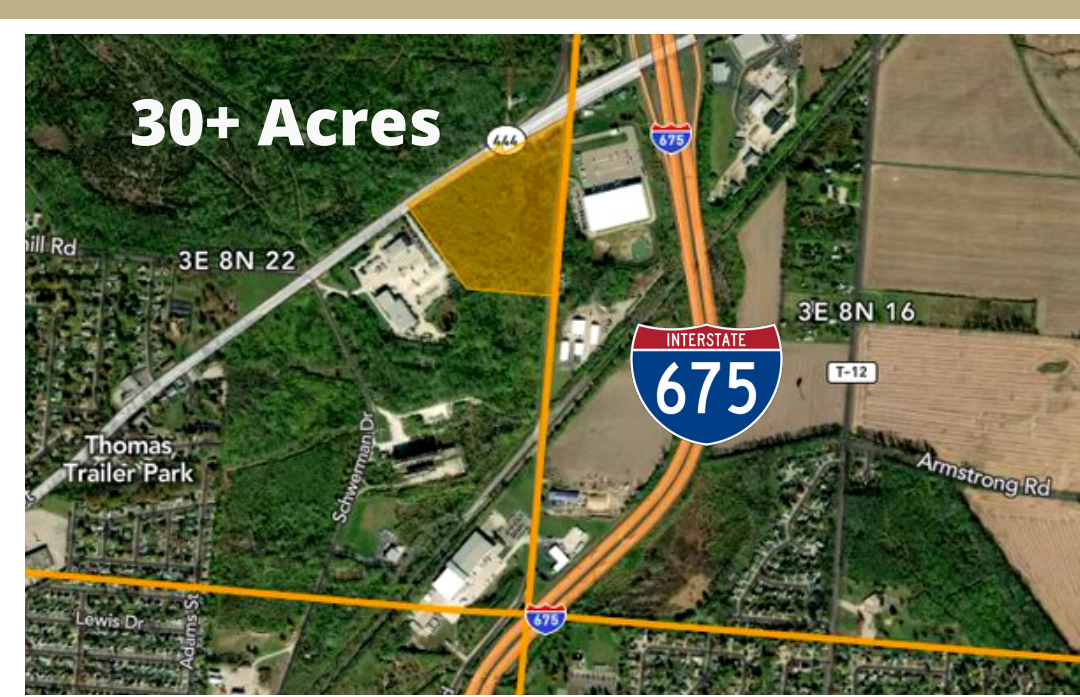

Crest

Commercial Realty

LAND FOR SALE

104 +/- Acres Available

4 parcels ~ near WPAFB

- Can be divided.
- Utilities available at sites.
- City of Fairborn.
- Zoned Light Industrial
- Within minutes of WPAFB.
- Nearby access to I-70/I-675.
- Waste Management, I Supply, Pepsi and Mercy Health nearby.

444 State Route & Spangler Rd.
Fairborn, OH 45324

Tim Albro

O 937-222-1600 Ext. 104
 C 937-609-8071
 talbro@crestrealtyohio.com

Crest

Commercial Realty

104 +/- Acres Available

6+ acres ~ \$240,000	30+ acres ~ \$2,000,000	55+ acres ~ \$2,227,000
A02-0001-0035-0-0001-00	A02-0001-0044-0-0001-00	A02-0100-0043-0-0100-00